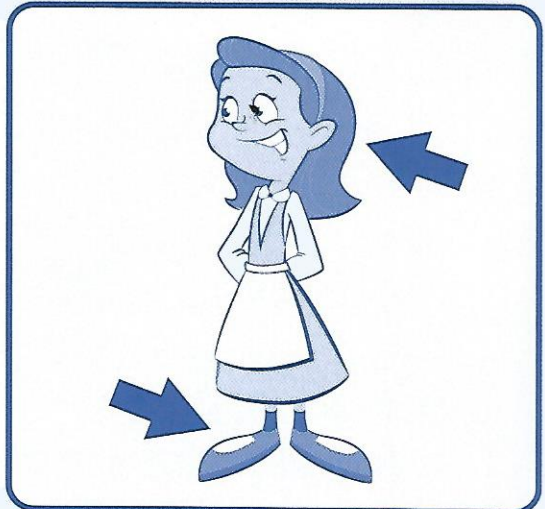

# Character Traits

FOLLOW ★ DIRECTIONS

A character's traits tell us how the character looks on the outside as well as what he or she is like on the inside. They help us better understand the character.

## Outside Traits

Outside traits are physical traits. They tell us what characters look like, such as their hair color, height, eye color, and clothing.

## Inside Traits

Inside traits describe what a character is like on the inside. For example, a character may be lazy, kind, or funny. To find out what characters are like on the inside, look at what they say, do, think, and feel.